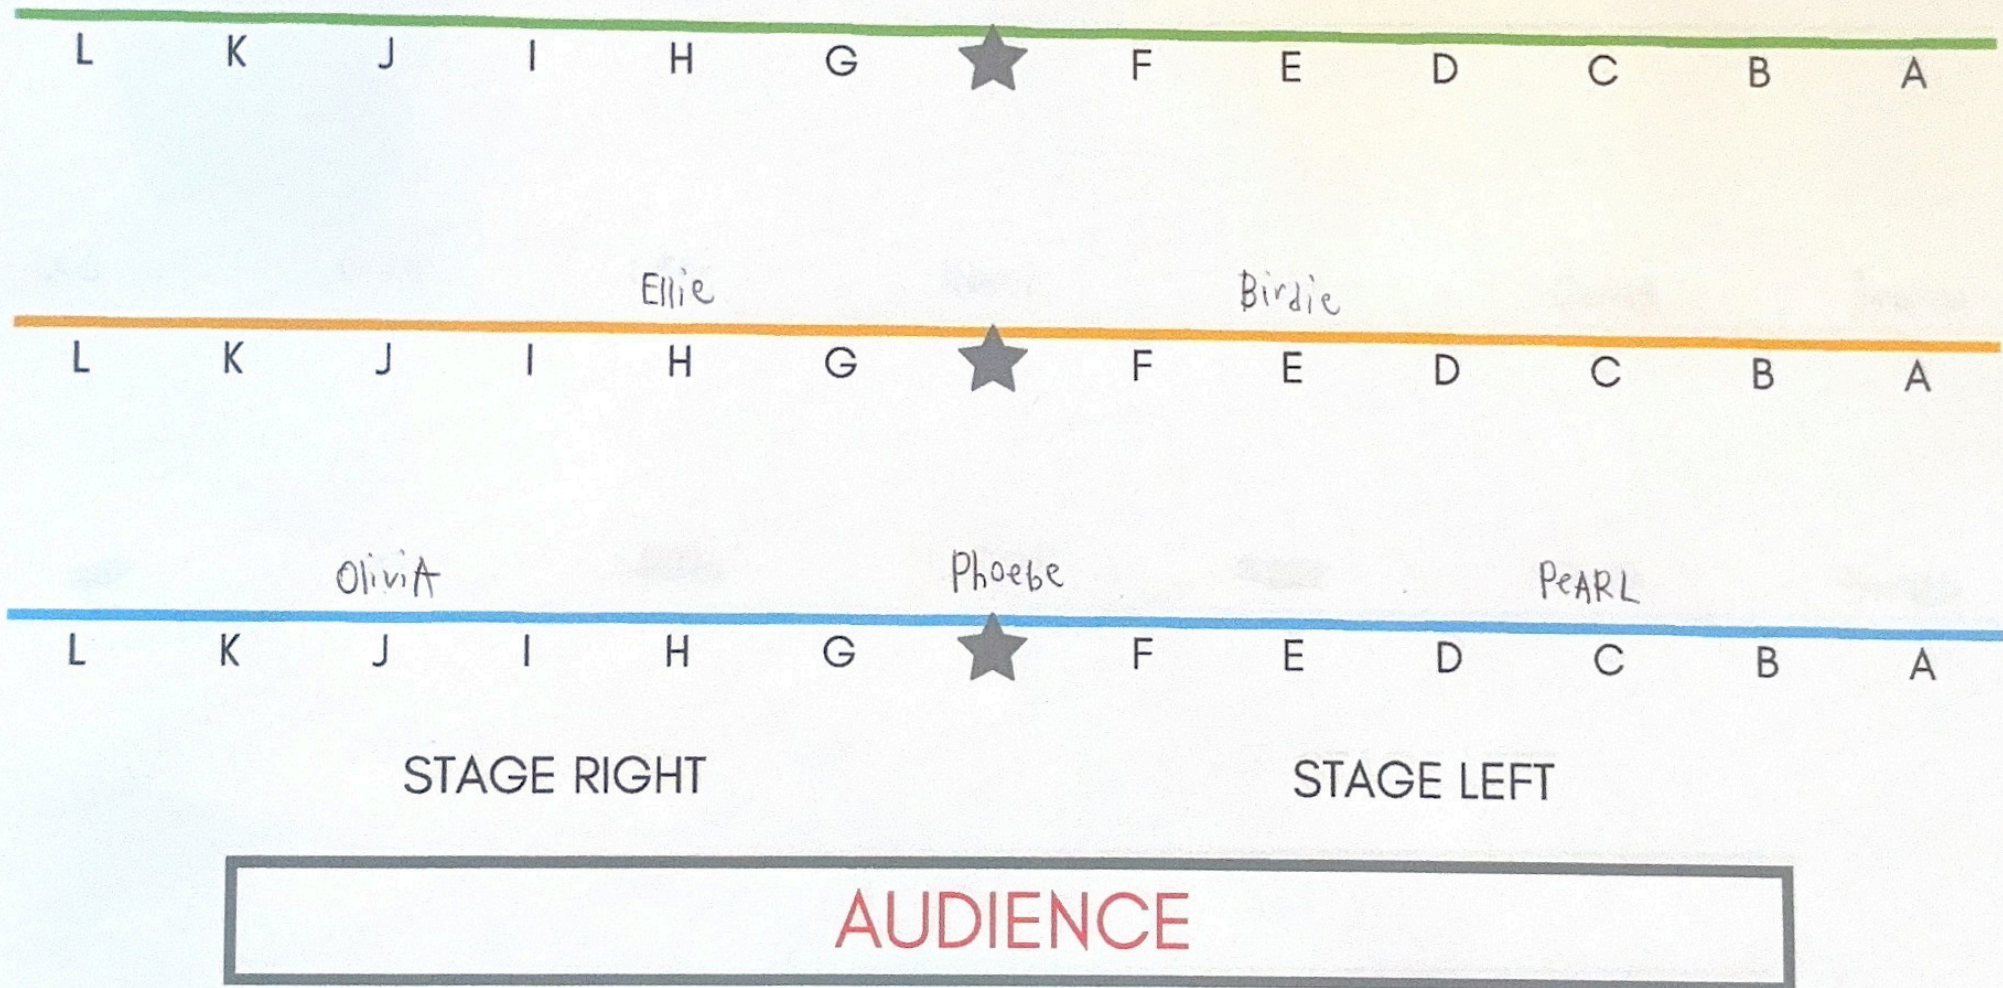

SONG: Say My Name

TEACHER: ms. Danielle

OF DANCERS ~~15~~ ~~10~~ ~~6~~ 6

CLASS: HipHop Kids

SHOW(S): LITTLES MAIN BOTH

COSTUME COLOR:

STAGE LINE-UP

STAGE RIGHT

STAGE LEFT

AUDIENCE

SONG: Call Me Beep Me

TEACHER: *Mrs. Danielle*

OF DANCERS 5

CLASS: Mini^o combo

SHOW(S): LITTLES MAIN BOTH

COSTUME COLOR:

STAGE LINE-UP

SONG: Larger Than Life

TEACHER: Ms. Danielle

OF DANCERS 7

CLASS: Hip Hop Tots

SHOW(S): LITTLES MAIN BOTH

COSTUME COLOR:

STAGE LINE-UP

STAGE RIGHT

STAGE LEFT

AUDIENCE