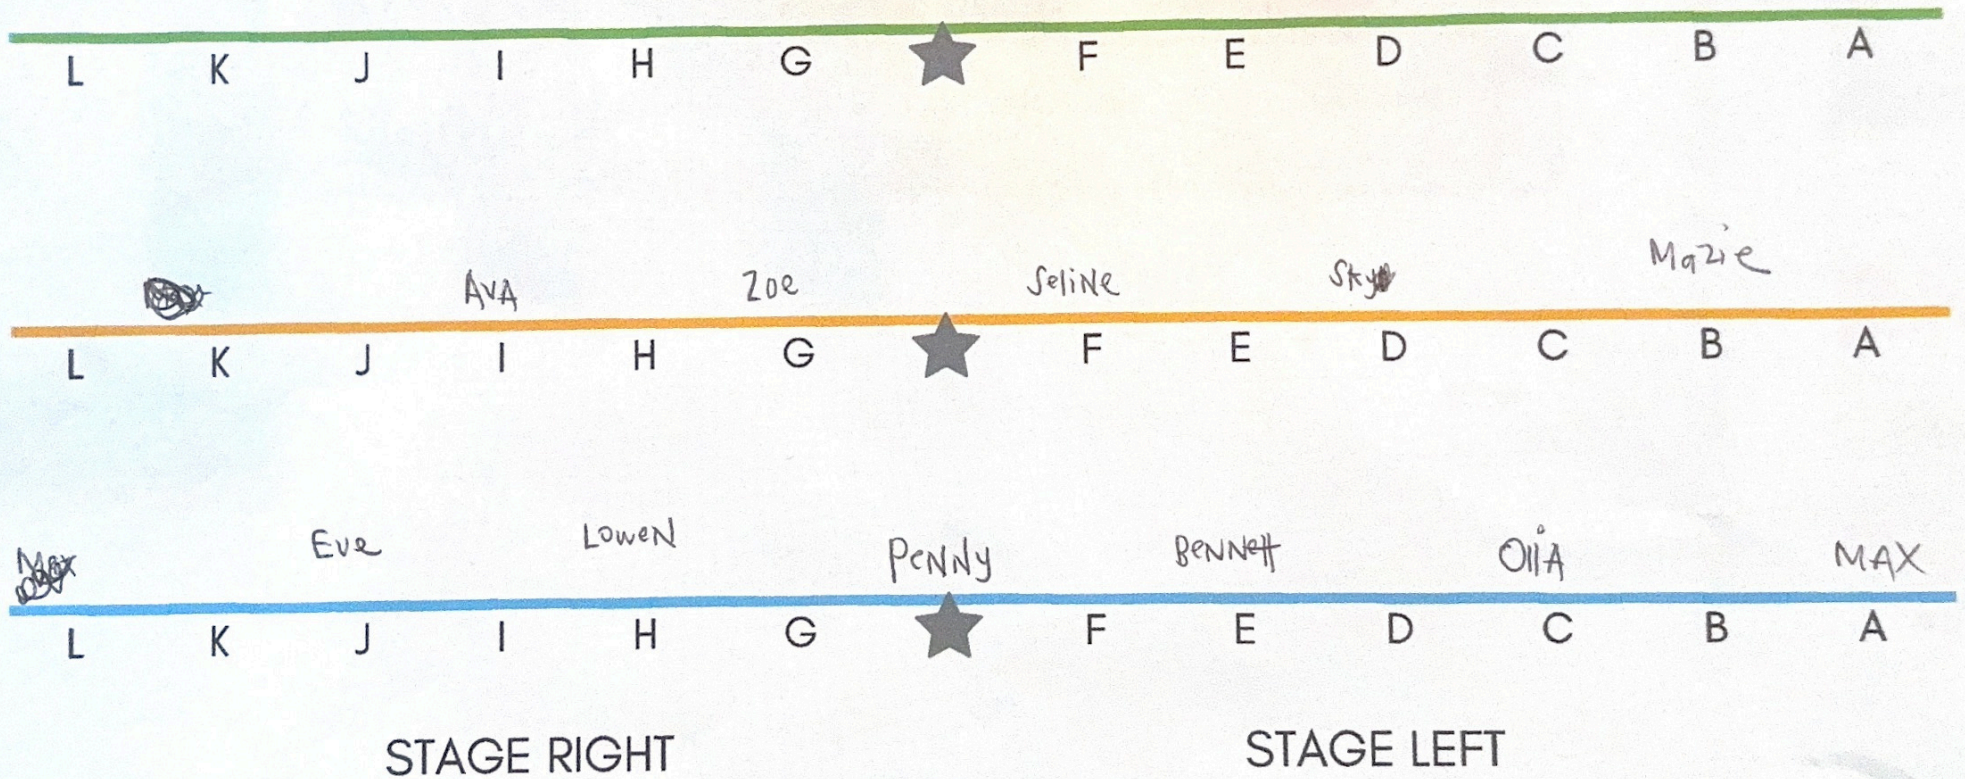

SONG: my Boo

TEACHER: Ms. Danielle

OF DANCERS

CLASS: Hip Hop 2 (Mon 4.30)

SHOW(S): LITTLES MAIN BOTH

COSTUME COLOR:

STAGE LINE-UP

STAGE RIGHT

STAGE LEFT

AUDIENCE

SONG: You Can't Stop The Beat
 TEACHER: Ms. Janelle
 # OF DANCERS 11

CLASS: Fairytale Theatre (Sat. 10:45)
 SHOW(S): LITTLES MAIN BOTH
 COSTUME COLOR:

STAGE LINE-UP

AUDIENCE

SONG: This is What IT sounds Like

TEACHER: Ms. Danielle

OF DANCERS 17

CLASS: Kpop Demon Hunters (2 classes, Sunday)

SHOW(S): LITTLES MAIN BOTH

COSTUME COLOR:

STAGE LINE-UP

STAGE RIGHT

STAGE LEFT

STAGE RIGHT

STAGE LEFT

AUDIENCE