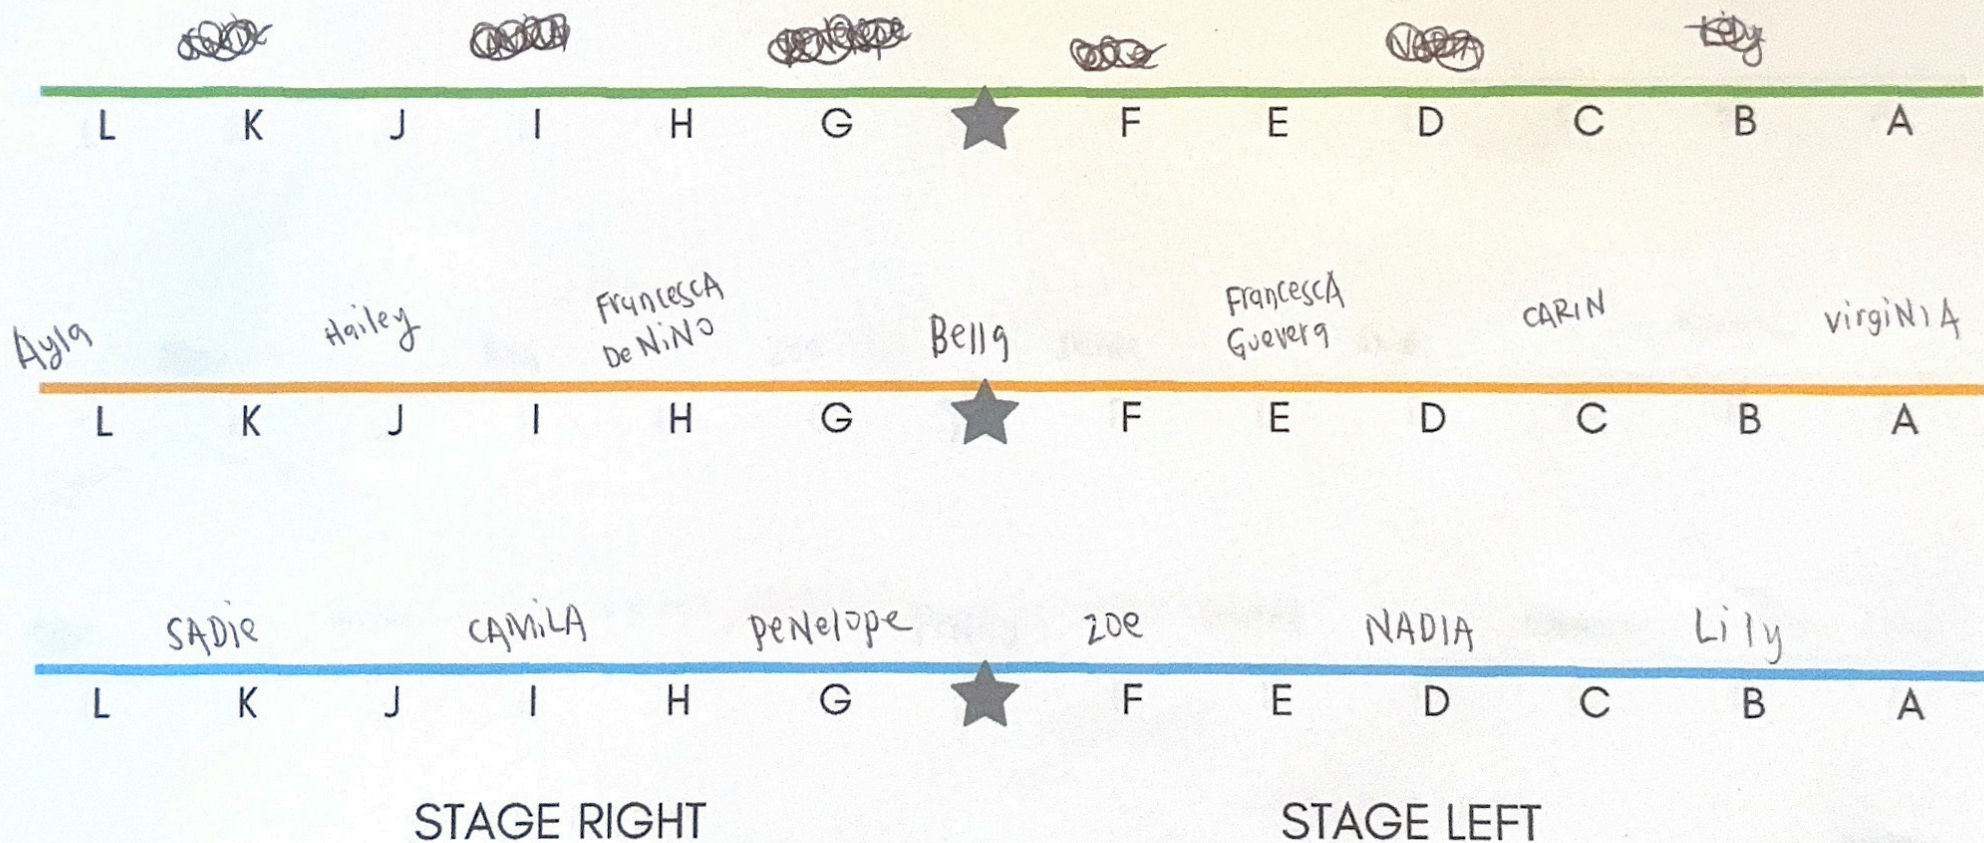

TEACHER: Ms. Danielle

OF DANCERS 17

CLASS: Kpop Demon Hunters (2 classes, Sunday)

SHOW(S): LITTLES MAIN BOTH

COSTUME COLOR:

STAGE LINE-UP

STAGE RIGHT

STAGE LEFT

AUDIENCE

SONG: Breaking Free

TEACHER: Ms. Jamelle

OF DANCERS 13

CLASS: COMBO Kids (10 AM Sat)

SHOW(S): LITTLES MAIN BOTH

COSTUME COLOR:

STAGE LINE-UP

AUDIENCE

SONG: Sk8er Boi

TEACHER: Ms. Danielle

OF DANCERS 8

CLASS: Sat. 9:15 (HipHopKids)

SHOW(S): LITTLES MAIN BOTH

COSTUME COLOR:

STAGE LINE-UP

SONG: Say My Name

TEACHER: ms. Danielle

OF DANCERS ~~15~~ ~~10~~ ~~6~~ 6

CLASS: HipHop Kids

SHOW(S): LITTLES MAIN BOTH

COSTUME COLOR:

STAGE LINE-UP

STAGE RIGHT