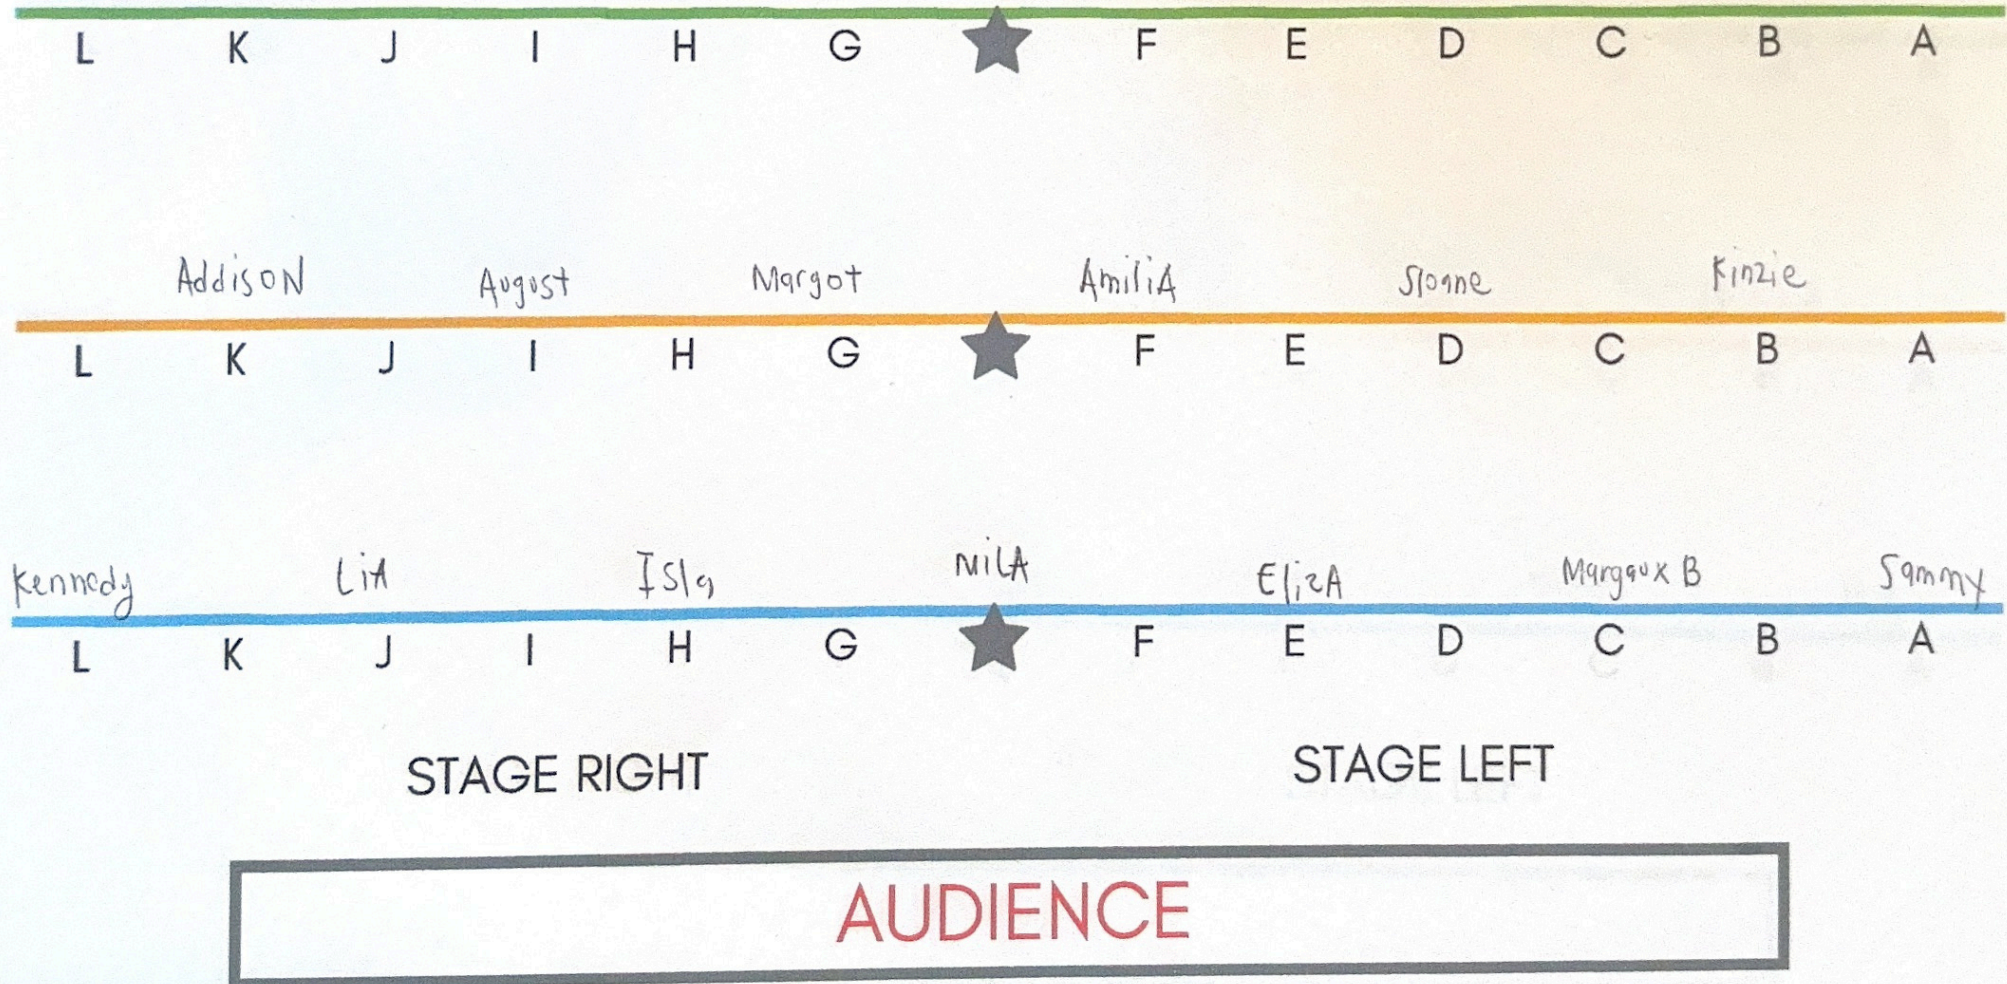

AUDIENCE

SONG: Miracles Happen
TEACHER: Ms. Danielle

OF DANCERS 11

CLASS: Fairytale Theatre (Thurs.)
SHOW(S): LITTLES MAIN BOTH

COSTUME COLOR:

STAGE LINE-UP

STAGE RIGHT

STAGE LEFT

AUDIENCE

SONG: Take Down / Golden Mash-up

TEACHER: Ms. Danielle

OF DANCERS 13

CLASS: PVES Musical Theatre

SHOW(S): LITTLES **MAIN** BOTH

COSTUME COLOR:

STAGE LINE-UP

SONG: Say My Name

TEACHER: ms. Danielle

OF DANCERS ~~15~~ ~~10~~ ~~6~~ 6

CLASS: HipHop Kids

SHOW(S): LITTLES MAIN BOTH

COSTUME COLOR:

STAGE LINE-UP

STAGE RIGHT

STAGE RIGHT

STAGE LEFT

AUDIENCE