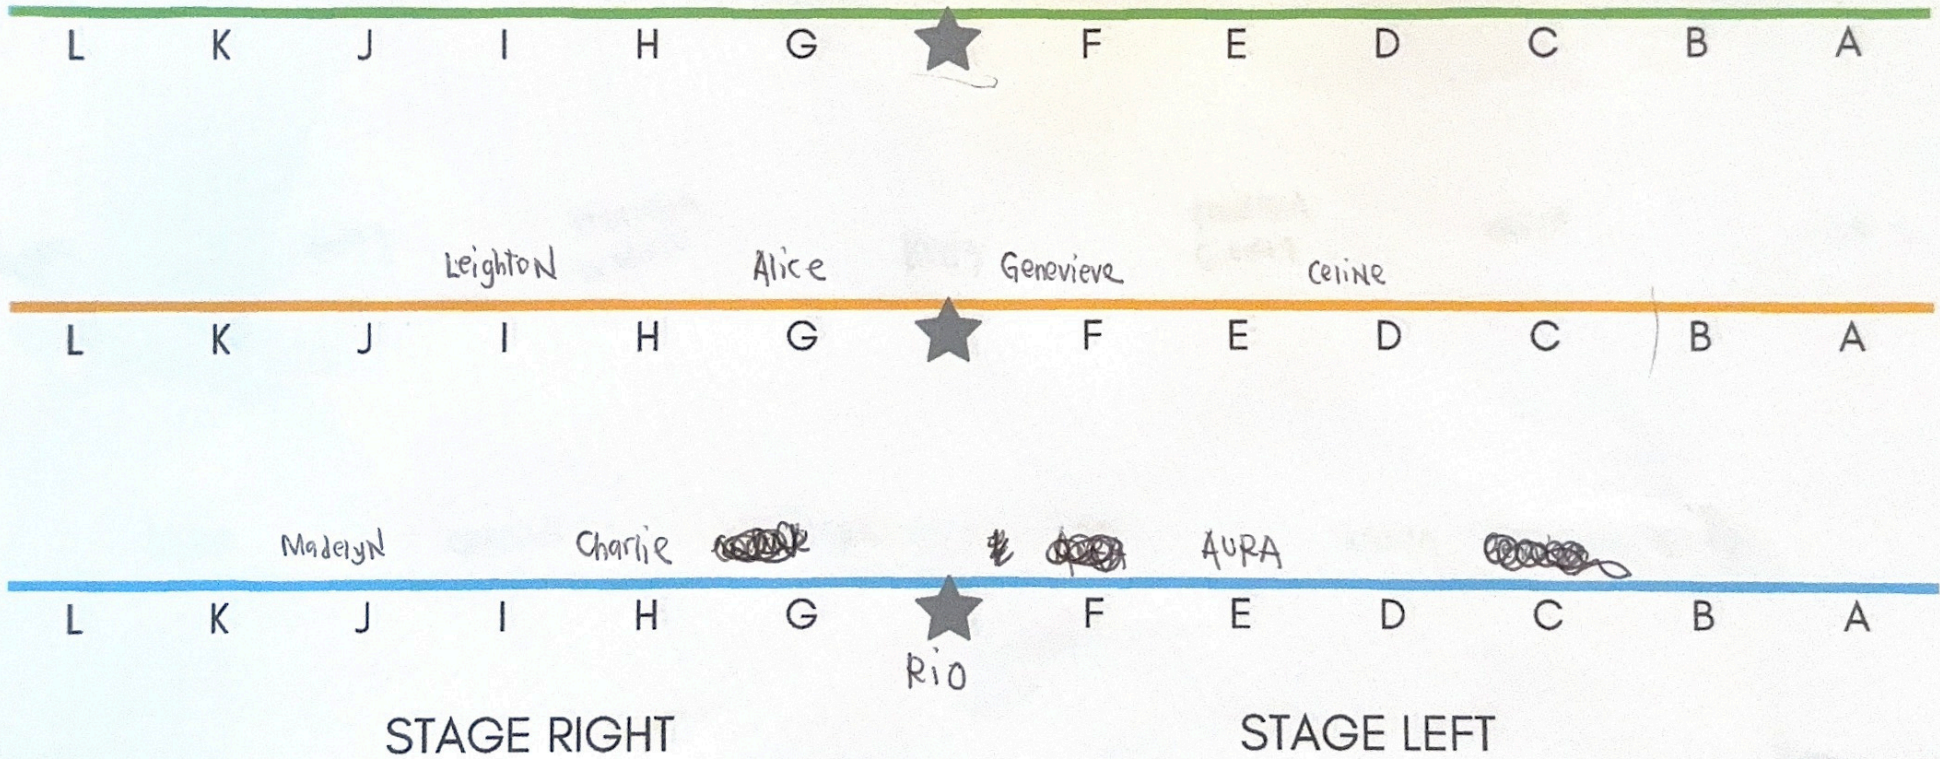

AUDIENCE

SONG: Sk8er Boi

TEACHER: Ms. Danielle

OF DANCERS 8

CLASS: Sat. 9:15 (HipHopKids)

SHOW(S): LITTLES MAIN BOTH

COSTUME COLOR:

STAGE LINE-UP

AUDIENCE

SONG: Miracles Happen
TEACHER: Ms. Danielle

OF DANCERS 11

CLASS: Fairytale Theatre (Thurs.)
SHOW(S): LITTLES MAIN BOTH

COSTUME COLOR:

STAGE LINE-UP

STAGE RIGHT

STAGE LEFT

SONG: Say My Name

TEACHER: ms. Danielle

OF DANCERS ~~15~~ ~~10~~ ~~6~~ 6

CLASS: HipHop Kids

SHOW(S): LITTLES MAIN BOTH

COSTUME COLOR:

STAGE LINE-UP

STAGE RIGHT

STAGE RIGHT

STAGE LEFT

AUDIENCE