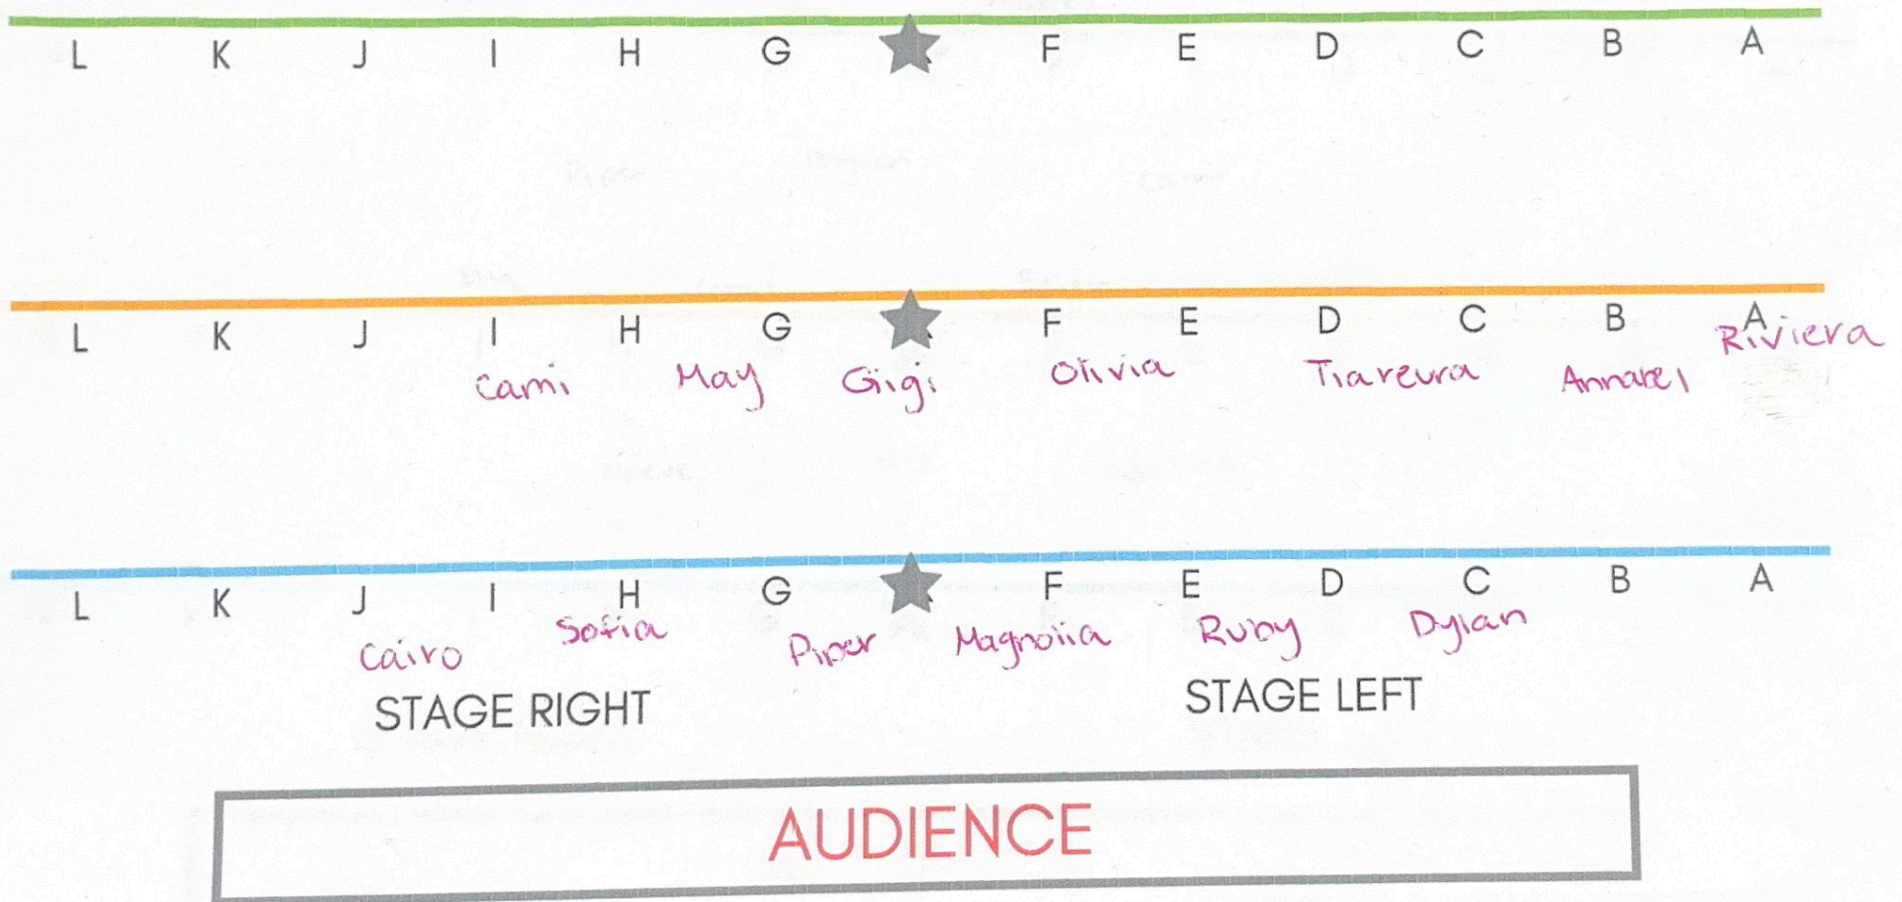

SONG: Cry Me a River

TEACHER: Carina

OF DANCERS 13

CLASS: Hip-Hop 1

SHOW(S): LITTLES MAIN BOTH

COSTUME COLOR:

STAGE LINE-UP

SONG: Can't Get You Out of My Head

TEACHER: Carina

OF DANCERS 18

CLASS: Team 1/Team 2

SHOW(S): LITTLES ~~MAIN~~ BOTH

COSTUME COLOR:

STAGE LINE-UP

STAGE RIGHT

STAGE LEFT

AUDIENCE

SONG: These words

TEACHER: Carina

OF DANCERS 11

CLASS: Mini / Tap 1 / Tap 2

SHOW(S): LITTLES MAIN BOTH

COSTUME COLOR:

STAGE LINE-UP

STAGE RIGHT

STAGE LEFT

AUDIENCE

SONG: If I Ain't Got You

TEACHER: Carina

OF DANCERS 9

CLASS:

SHOW(S): LITTLES **MAIN** BOTH